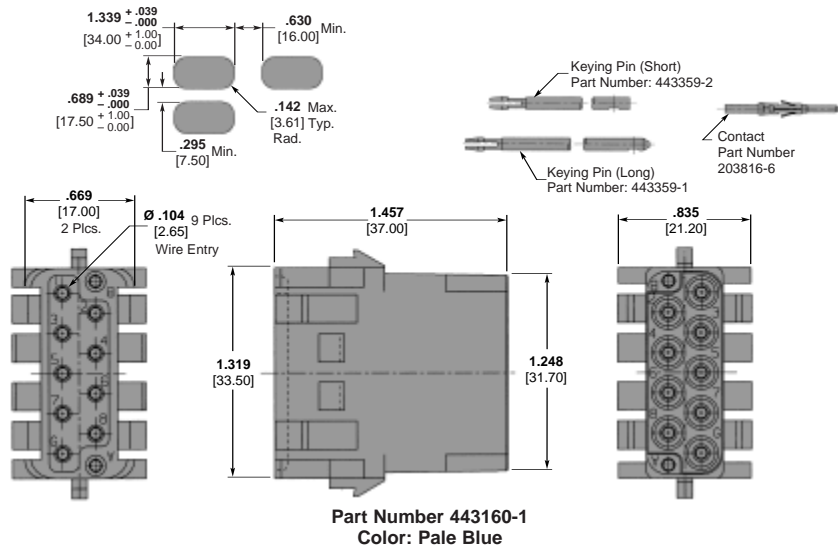

9 Position LGH MATE-N-LOK Style Connectors

Receptacle Kit

Plug Kit

Technical Documents

- Instruction Sheets —
- 408-3382
- 408-4436
- 408-4368

- Design Objective —
- 108-1711

- Application Specification —
- 114-1110