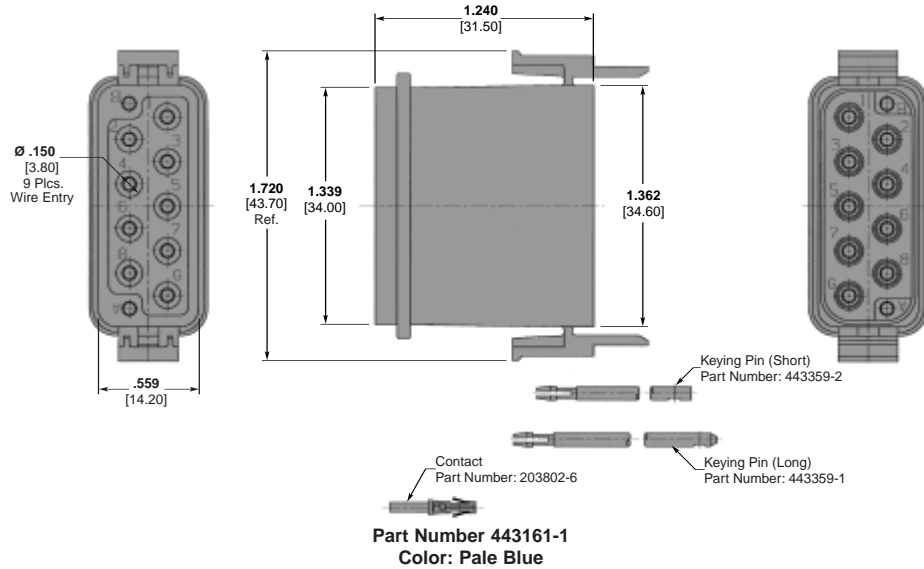

9 Position LGH MATE-N-LOK Style Connectors

Receptacle Kit

Plug Kit

Technical Documents

- Instruction Sheets —
- 408-3382
- 408-4436
- 408-4368

- Design Objective —
- 108-1711

- Application Specification —
- 114-1110